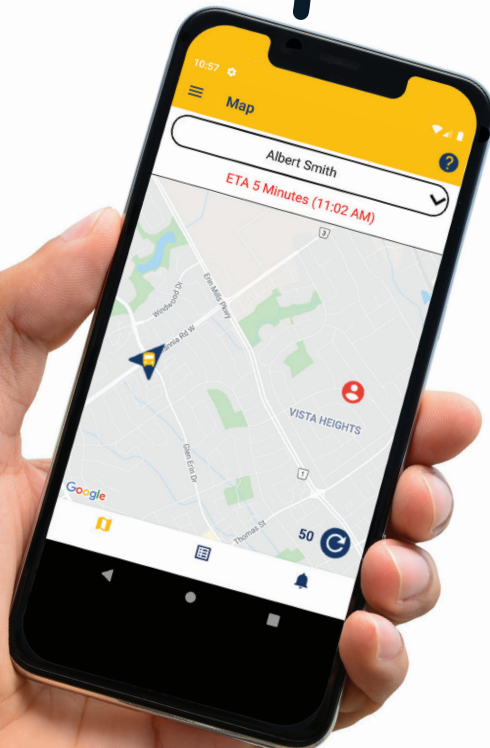

chipmunk

School Bus Tracker

School Bus Tracker App for Parents

These days, parents expect real-time busing information. Chipmunk provides this and more.

Chipmunk enables parents to see their child's bus location — in real time — along with the estimated time of arrival for their student.

Chipmunk delivers:

- Real-time travel data using AI technology
- An ETA feature for projected arrival times
- Support for all major GPS vendors
- Bus seat assignment for contact tracing
- Alerts and two-way messaging with parents